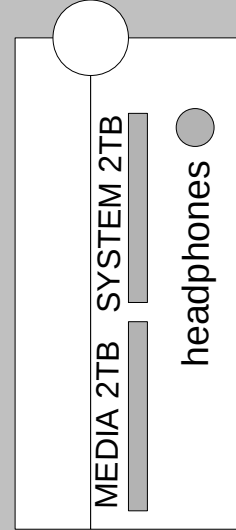

Top exterior key-panel view

Right Side view

Open view

4 characters per key and 4 shift like key position keys for fewer Bigger keys

Front when closed view

Underside service access. Unwired always on for 10years.  
(4 watt nuclear decay beta-voltaic battery 2 watts after 10 year half life).