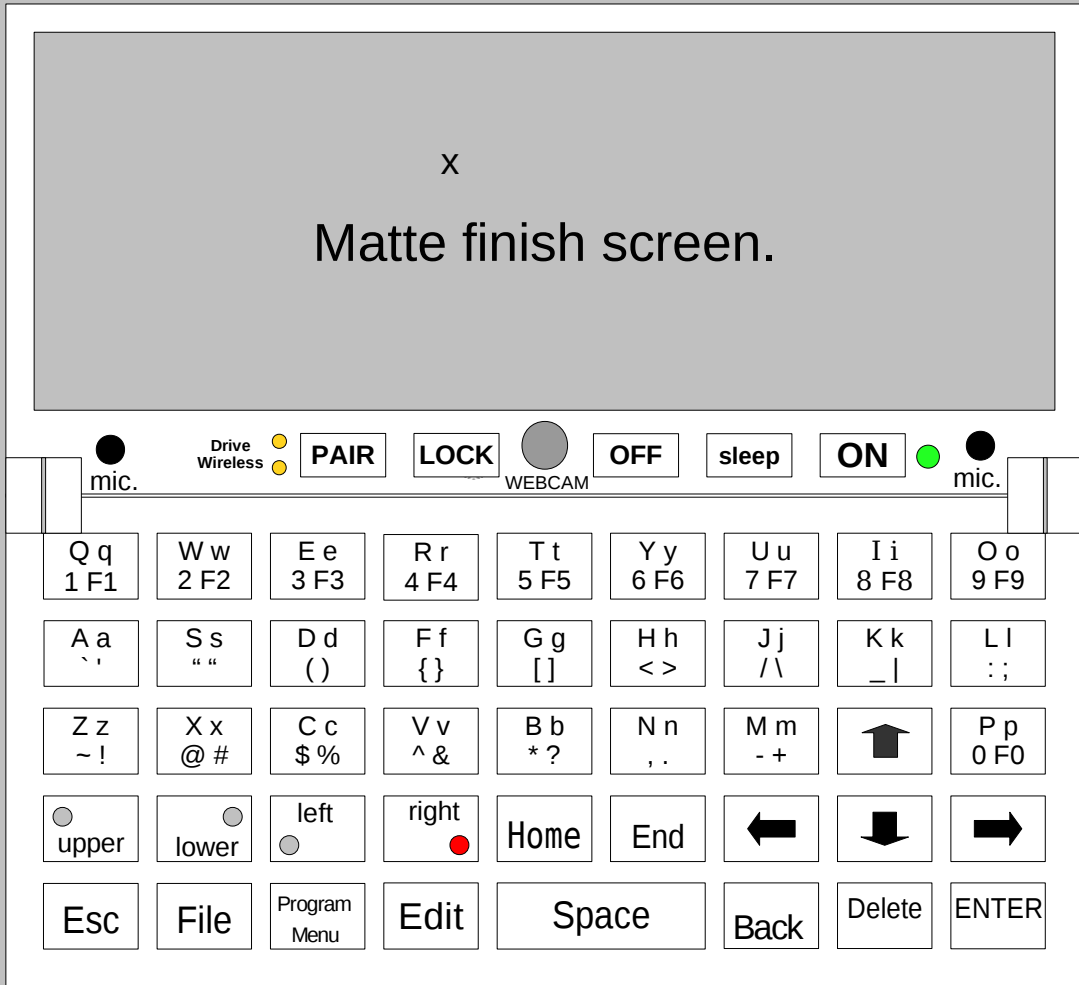

Top exterior key-panel view

Right Side view

Open view

4 characters per key and 4 shift like key position keys for fewer Bigger keys

Front when closed view

Underside service access. Unwired always on for 10years.  
(4 watt nuclear decay beta-voltaic battery 2 watts after 10 year half life).